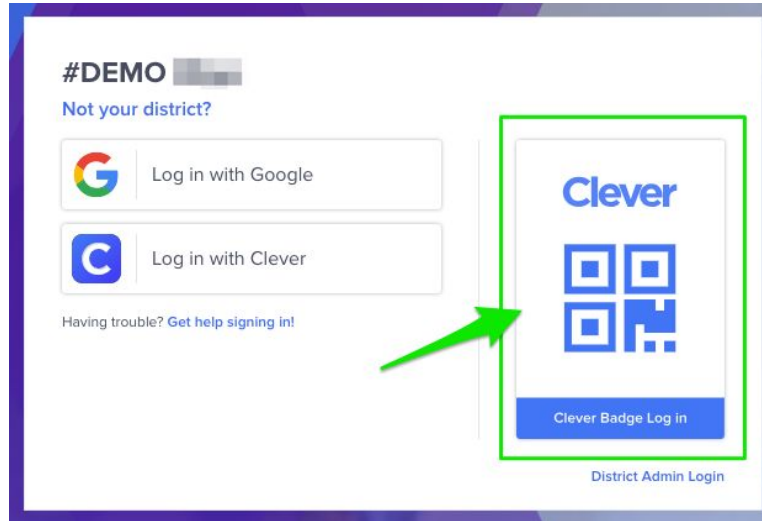

Log into Clever using a Badge

To log in using Badges, ask your teacher for your Clever Badge.

1. From the Clever login page, you can click the '**Clever Badge Log in**' button. You can also go directly to clever.com/badges.

2. Your browser may ask you to allow clever.com to use your computer's camera. Click 'Allow'.

3. Hold your Badge up to your computer camera and wait for the green checkmark to log you into Clever!