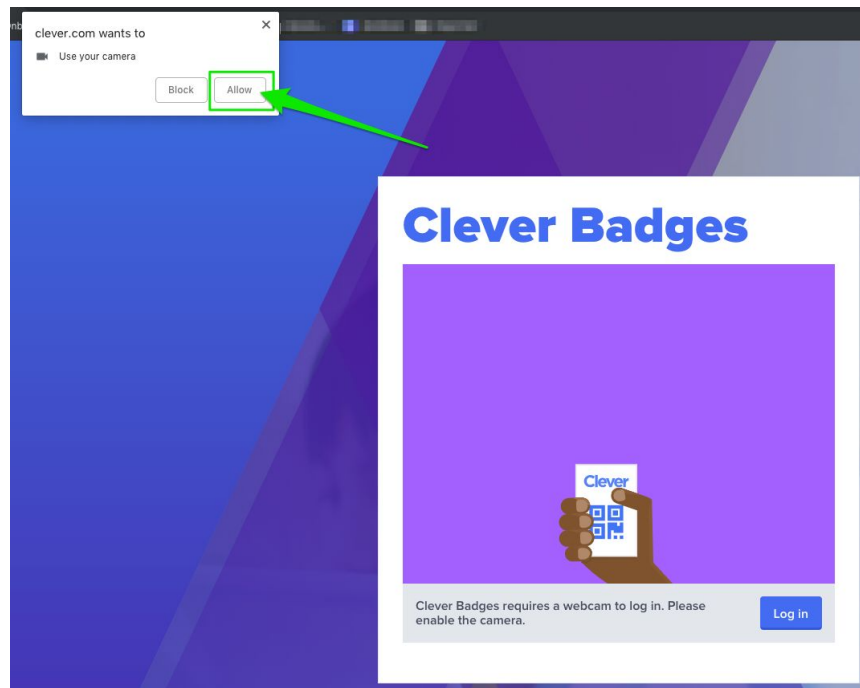

Log into Clever using a Badge

To log in using Badges, ask your teacher for your Clever Badge.

1. From the Clever login page, you can click the '**Clever Badge Log in**' button. You can also go directly to clever.com/badges.

2. Your browser may ask you to allow clever.com to use your computer's camera. Click 'Allow'.

3. Hold your Badge up to your computer camera and wait for the green checkmark to log you into Clever!